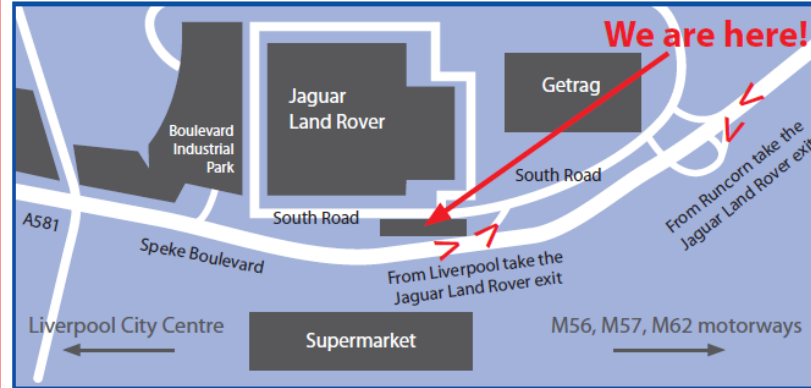

How to find us...

South Road, Speke, Liverpool. L24 9PZ

Transport links

- Partnership For Learning Charity Training Conference Centre is conveniently situated off the A561 (Speke Boulevard) linking Liverpool, Knowsley and Halton
- 5 minutes drive from Liverpool John Lennon Airport
- The nearest railway stations are Runcorn and Hunts Cross
- Please follow the signs for Jaguar Land Rover, to find us on South Road.