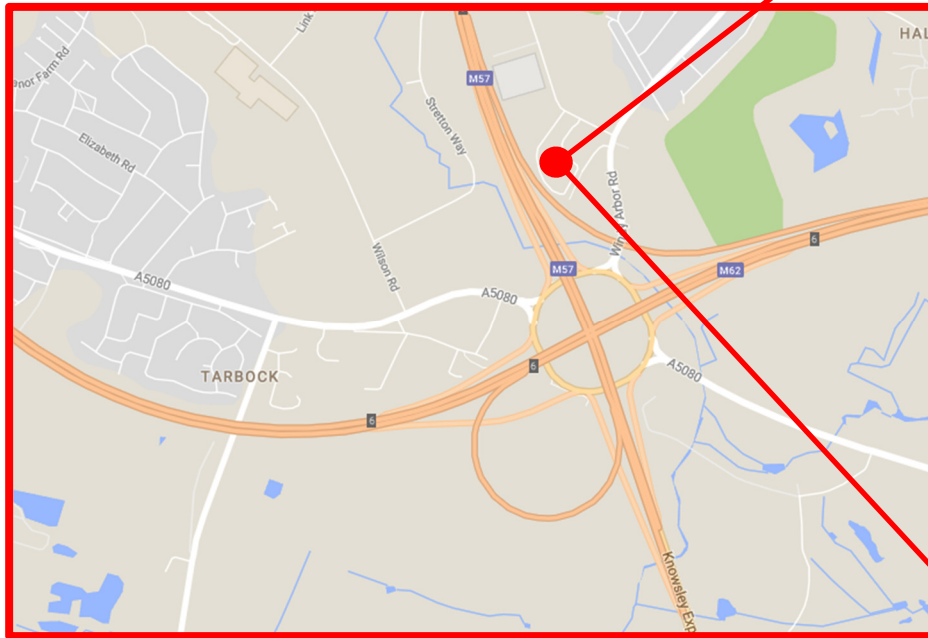

The Village Hotel
Fallows Way
Whiston
L35 1RZ

If coming from the Motorway, take the Whiston exit onto Windy Arbor Road, follow signs for "Village Hotel & Leisure Club".

IF USING A SAT NAV: Please enter the road name Fallows Way, L35 Whiston