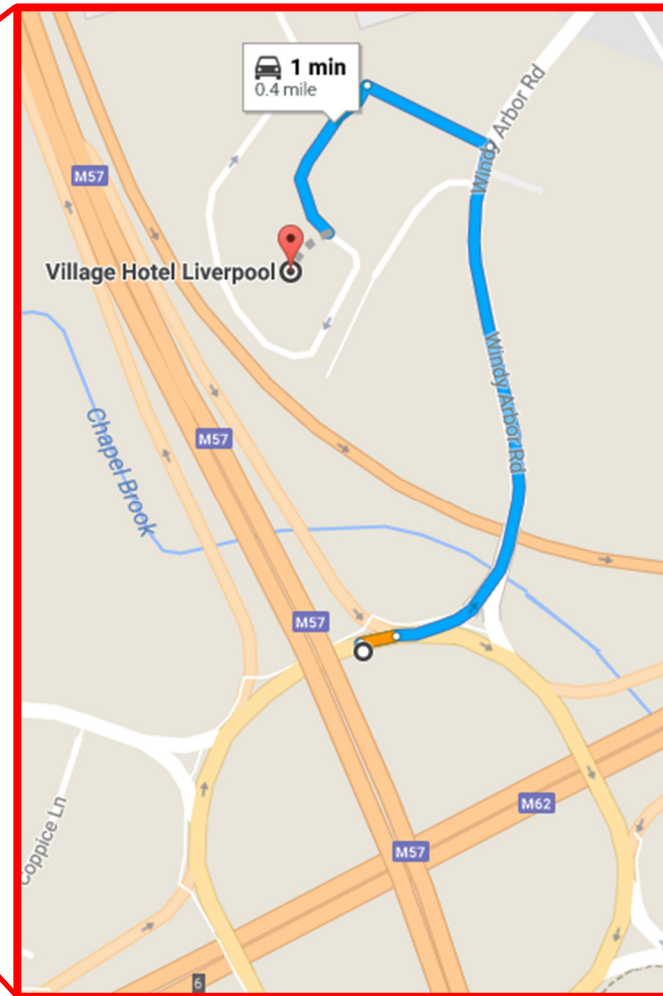

The Village Hotel
Fallows Way
Whiston
L35 1RZ

If coming from the Motorway, take the Whiston exit onto Windy Arbor Road, follow signs for "Village Hotel & Leisure Club".

IF USING A SAT NAV: Please enter the road name Fallows Way, L35 Whiston

Drive into the entrance, the Hotel Reception is on the right hand side. The Hotel charges for parking, however if you enter your vehicle details into the machine at Reception, you will qualify for 'free parking' - without doing this you will be fined.